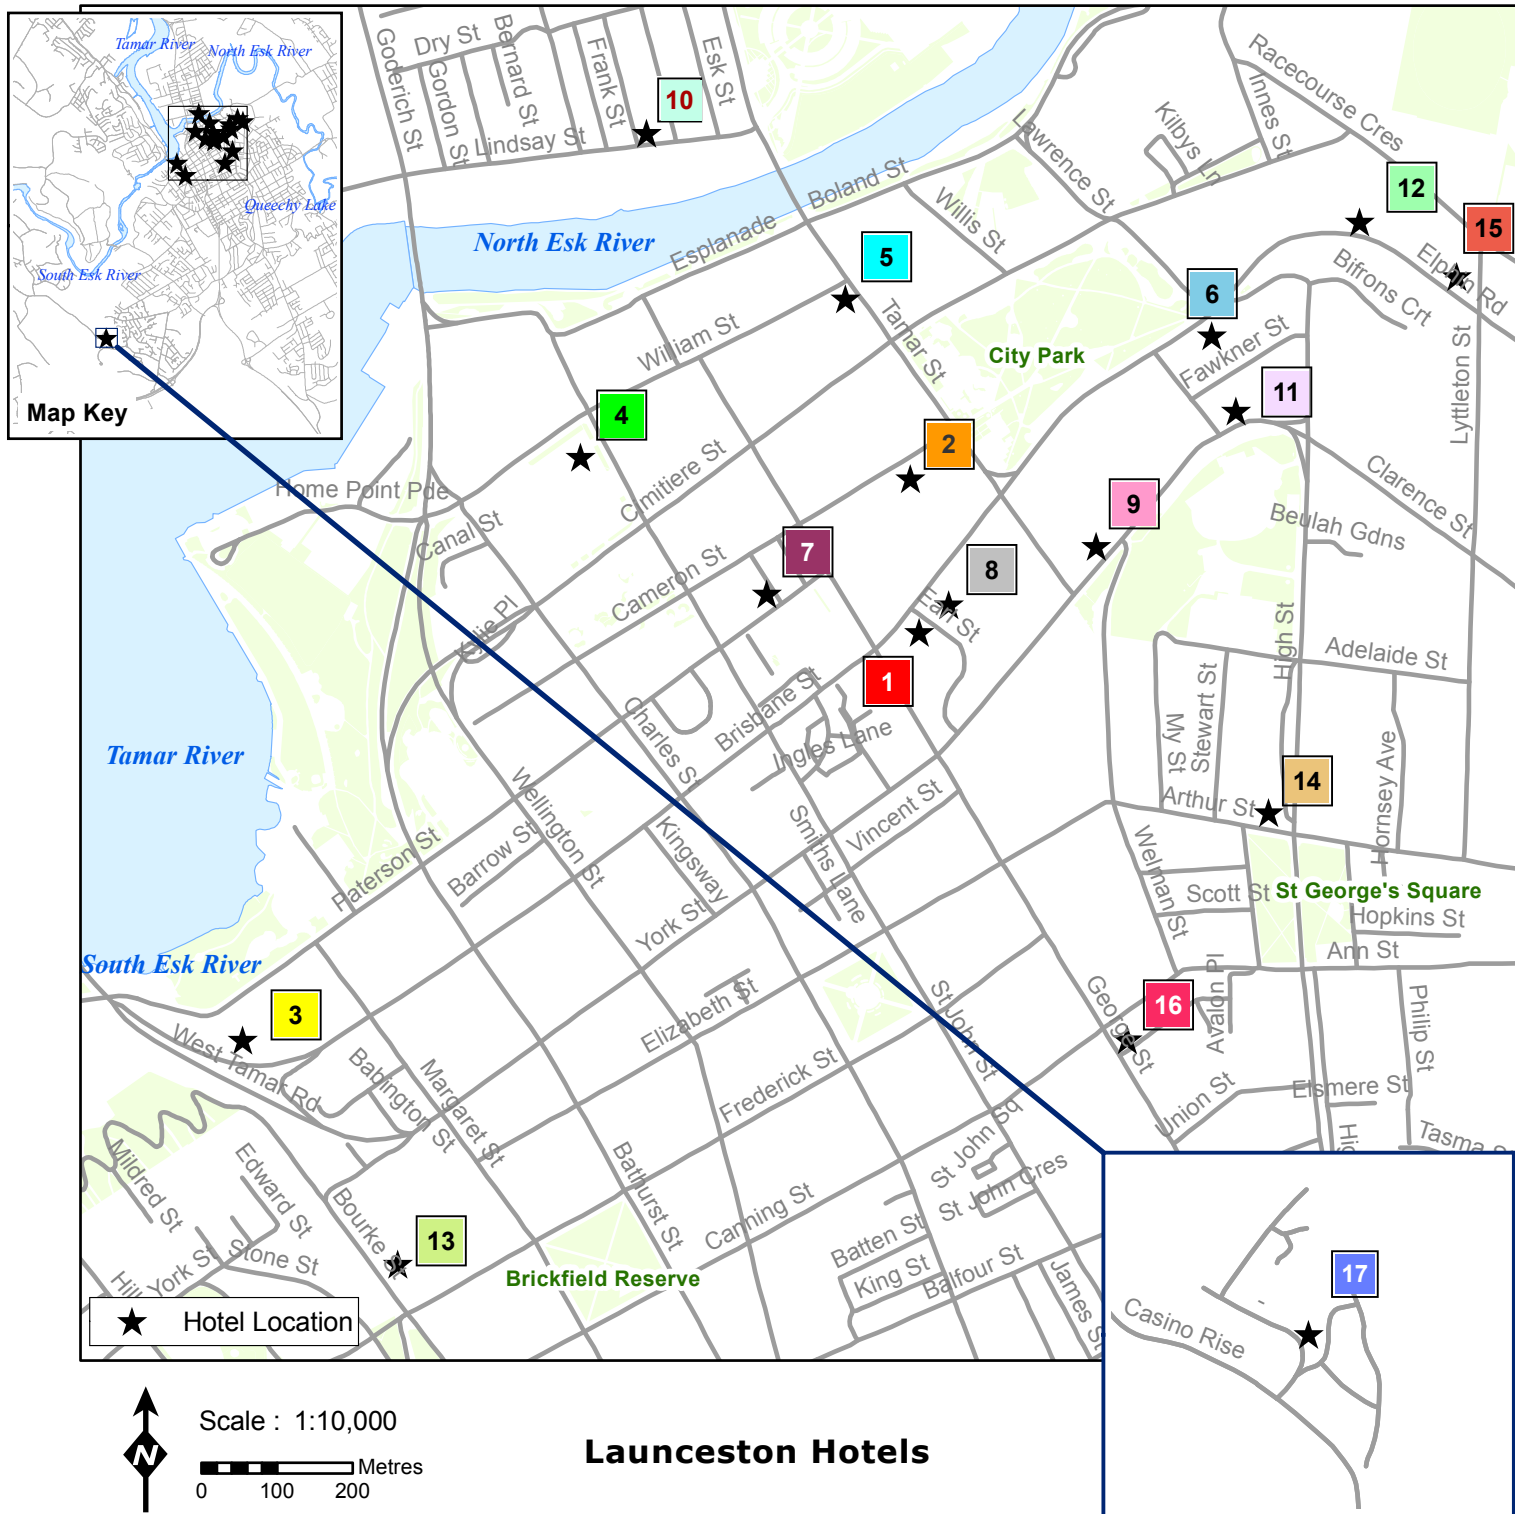

ID	Hotel Name and Address
1	<b>Princess Theatre</b> 57 Brisbane St
2	<b>Hotel Grand Chancellor</b> 17-33 Cameron St
3	<b>Penny Royal - Leisure Inn</b> 147 Paterson St
4	<b>The Sebel</b> 16 St John St
5	<b>Clarion Hotel City Park Grand</b> 22 Tamar St
6	<b>Sandors on the Park</b> 3 Brisbane St
7	<b>Quest Apartments</b> 16 Paterson St
8	<b>Mercure Hotel</b> 3-11 Earl St
9	<b>Adina PI</b> 50 York St
10	<b>Art House Backpackers</b> 20 Lindsay St
11	<b>Country Comfort Coach House</b> 10 York St
12	<b>Elphin Villas</b> 29A Elphin Rd
13	<b>Auldington Private Hotel</b> 110 Frederick St
14	<b>Ashton Gate Guest House</b> 32 High St
15	<b>The Lido</b> 47-49 Elphin Rd
16	<b>Hillview House</b> 193 George St
17	<b>Country Club Villas</b> 10 Casino Rise